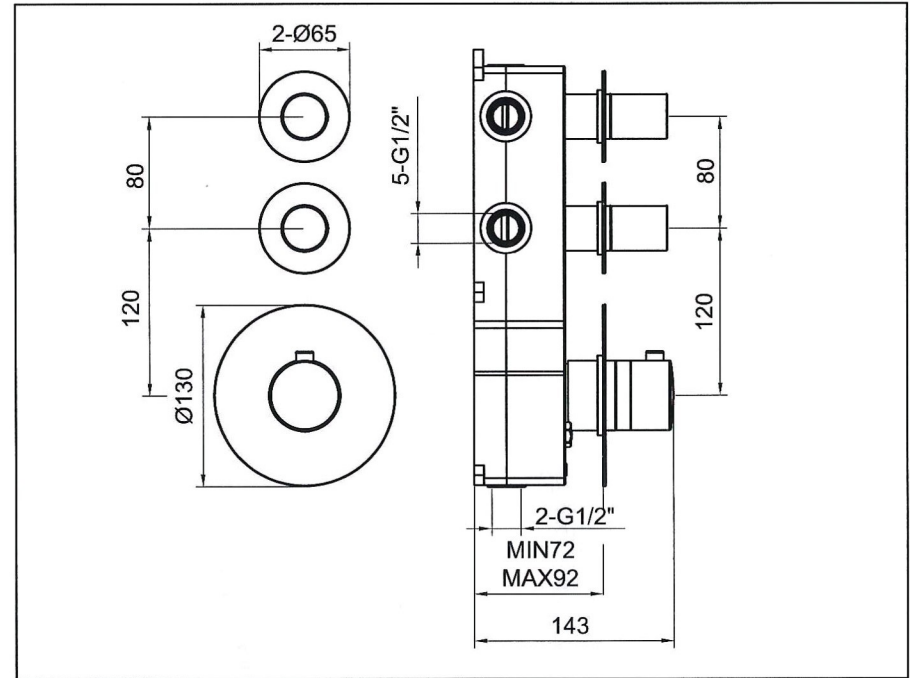

Thermostatic valve with 2-way diverter for shower set Installation

Technique drawing

Thermostatic valve with 2-way diverter for bath/shower set

Installation

Technique drawing