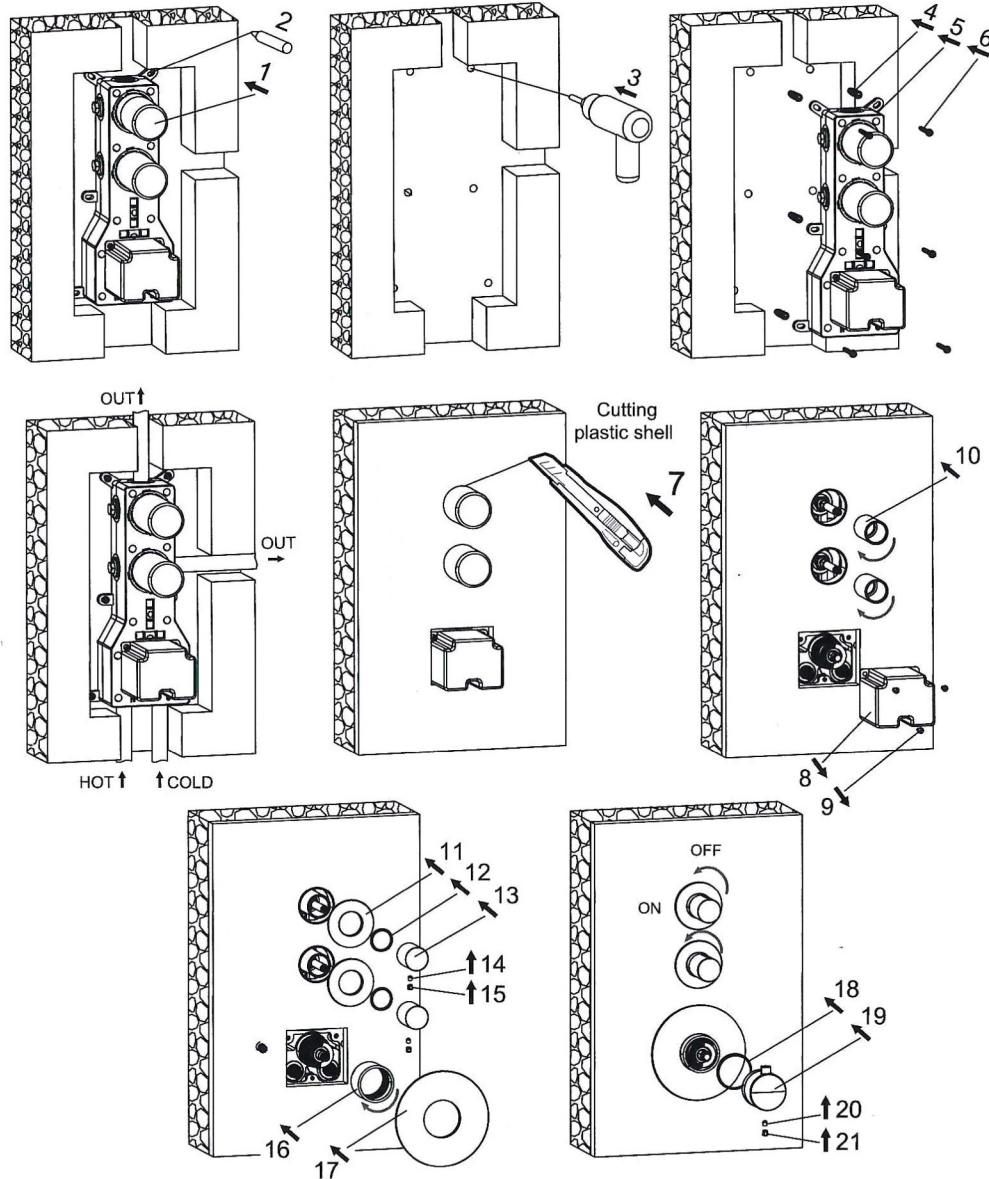

Thermostatic valve with 2-way diverter for shower set Installation

Technique drawing

Thermostatic valve with 2-way diverter for bath/shower set

Installation

Technique drawing