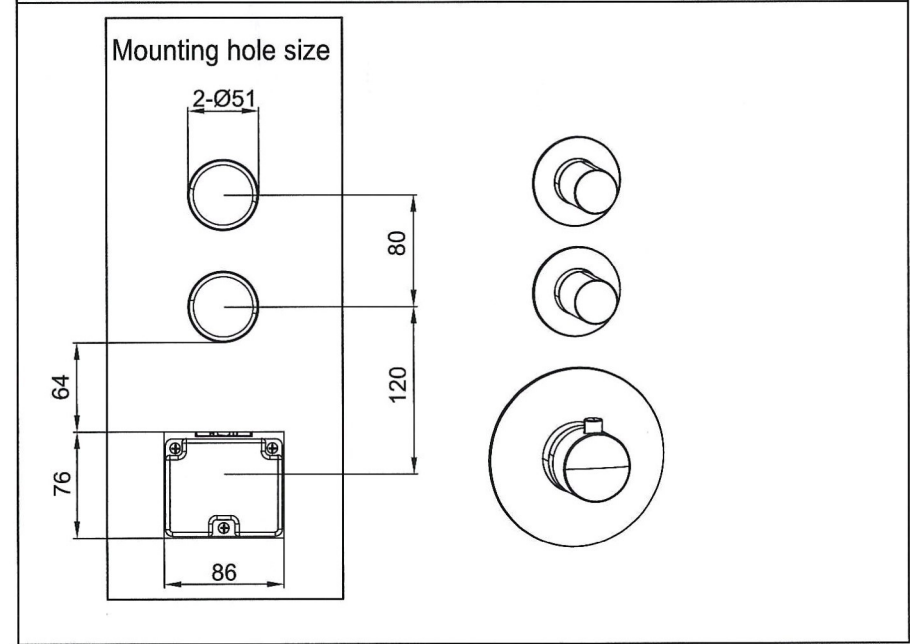

Thermostatic valve with 2-way diverter for shower set Installation

Technique drawing

Thermostatic valve with 2-way diverter for bath/shower set

Installation

Technique drawing